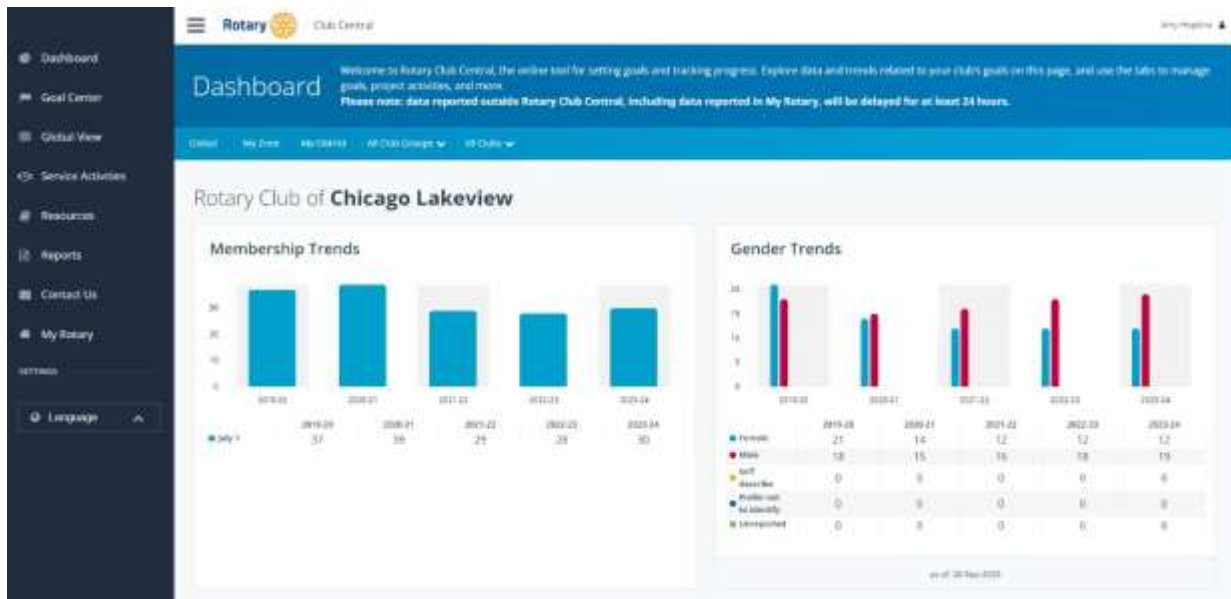

Как да достъпим ROTARY CLUB CENTRAL

Влезте в **MY ROTARY** с вашия профил

Ако желаете посетете rotary.org/clubcentral , за да достъпите директно сайта. Отново ще се наложи да се впишете **sign in** или да активирате профил.

Достъп до ROTARY CLUB CENTRAL

The screenshot shows the top navigation bar with the Rotary logo and 'My Rotary' text. On the right, there are 'Donate' and 'Refer' buttons and a search icon. Below the navigation bar, a dropdown menu is open, highlighting 'Knowledge & Resources'. The main content area features a large image of people in a meeting. A callout box points to the 'Knowledge & Resources' menu item with the text: 'Изберете **Knowledge & Resources**.' Below the image, there is a user profile card for 'Stacey' with a 'View Profile' link. To the right of the profile are two summary cards: 'Evanston (Rotary Club)' showing the next meeting on Thursday at 12:15, and 'District 6440' showing district and zone information. Both cards have 'View Club' and 'View District' links respectively.

This screenshot shows the 'Knowledge & Resources' page. The navigation bar is identical to the previous screenshot. The main content area is divided into several sections. On the left, there is a 'Resources & References' sidebar with links for 'Grants & Services', 'Resources by Role', 'Membership Materials', 'Club and District Administration', and 'District Committees'. The main content area has a 'Fundraising' section with links for 'Youth Protection', 'Policies & Procedures', and a 'View All' link. Below this is a 'Rotary Tools' section where 'Rotary Club Central' is highlighted with a red box and a callout box pointing to it with the text: 'Изберете **Rotary Club Central**'. Other tools listed include 'Grant Center', 'Rotary Showcase', 'Brand Center', 'Raise for Rotary', and 'Learning Center'. At the bottom of the page, there is a 'Webinars' section and a link to 'View Knowledge & Resources Page'.