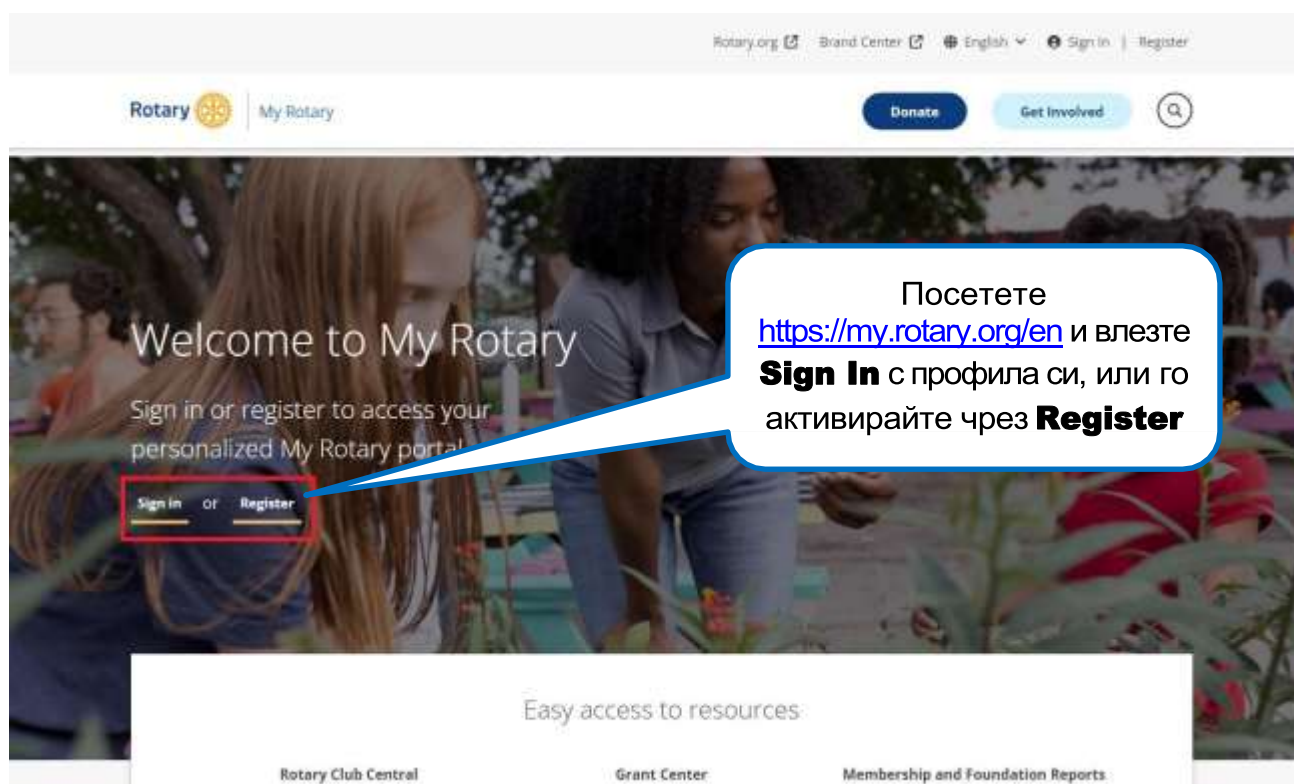

Как да достъпим ROTARY CLUB CENTRAL

Влезте в **MY ROTARY** с вашия профил

Ако желаете посетете rotary.org/clubcentral , за да достъпите директно сайта. Отново ще се наложи да се впишете **sign in** или да активирате профил.

Достъп до ROTARY CLUB CENTRAL

The screenshot shows the top navigation bar with the Rotary logo and 'My Rotary' text. On the right, there are 'Donate' and 'Refer' buttons and a search icon. Below the navigation bar, a dropdown menu is open, highlighting 'Knowledge & Resources'. The main content area features a large image of people in a meeting. A callout box points to the 'Knowledge & Resources' menu item with the text: 'Изберете **Knowledge & Resources**.' Below the image, there is a user profile card for 'Stacey' with a 'View Profile' link. To the right of the profile are two summary cards: 'Evanston (Rotary Club)' showing the next meeting on Thursday at 12:15, and 'District 6440' showing district and zone information. Both cards have 'View Club' and 'View District' links respectively.

This screenshot shows the 'Knowledge & Resources' page. The navigation bar is identical to the previous screenshot. The main content area is divided into several sections. On the left, there is a 'Resources & References' sidebar with links for 'Grants & Services', 'Resources by Role', 'Membership Materials', 'Club and District Administration', and 'District Committees'. The main content area has a 'Fundraising' section with links for 'Youth Protection', 'Policies & Procedures', and a 'View All' link. Below this is a 'Rotary Tools' section where 'Rotary Club Central' is highlighted with a red box and a callout box pointing to it with the text: 'Изберете **Rotary Club Central**'. Other tools listed include 'Grant Center', 'Rotary Showcase', 'Brand Center', 'Raise for Rotary', and 'Learning Center'. At the bottom of the page, there is a 'Webinars' section and a link to 'View Knowledge & Resources Page'.